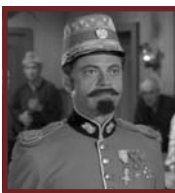

Ross Martin Alias Artemus Gordon

Cast of Characters — In Order of Air Date

Season 1

Episode: **The Night of the Inferno**

Character(s): a drunken soldier;
a poor Mexican beggar

Episode: **The Night of the Deadly Bed**

Character(s): a Mexican peon

Episode: **The Night of the Sudden Death**

Character(s): a clown

Episode: **The Night of the Casual Killer**

Character(s): an actor, as hammy
Artemus Gordon

Episode: **The Night of a Thousand Eyes**

Character(s): a dapper gentleman,
with top hat, cape, cane and mustache

Episode: **The Night of the Glowing Corpse**

Character(s): an Irish freight man

Episode: **The Night of the Dancing Death**

Character(s): the Grand Elector of
Saxony, British

Episode: **The Night of the Double-Edged Knife**

Character(s): a tame Indian;
a gentle old railroad worker;
a dead Indian (2 shown)

Episode: **The Night of the Red-Eyed Madman**

Character(s): German military expert,
Colonel Cross